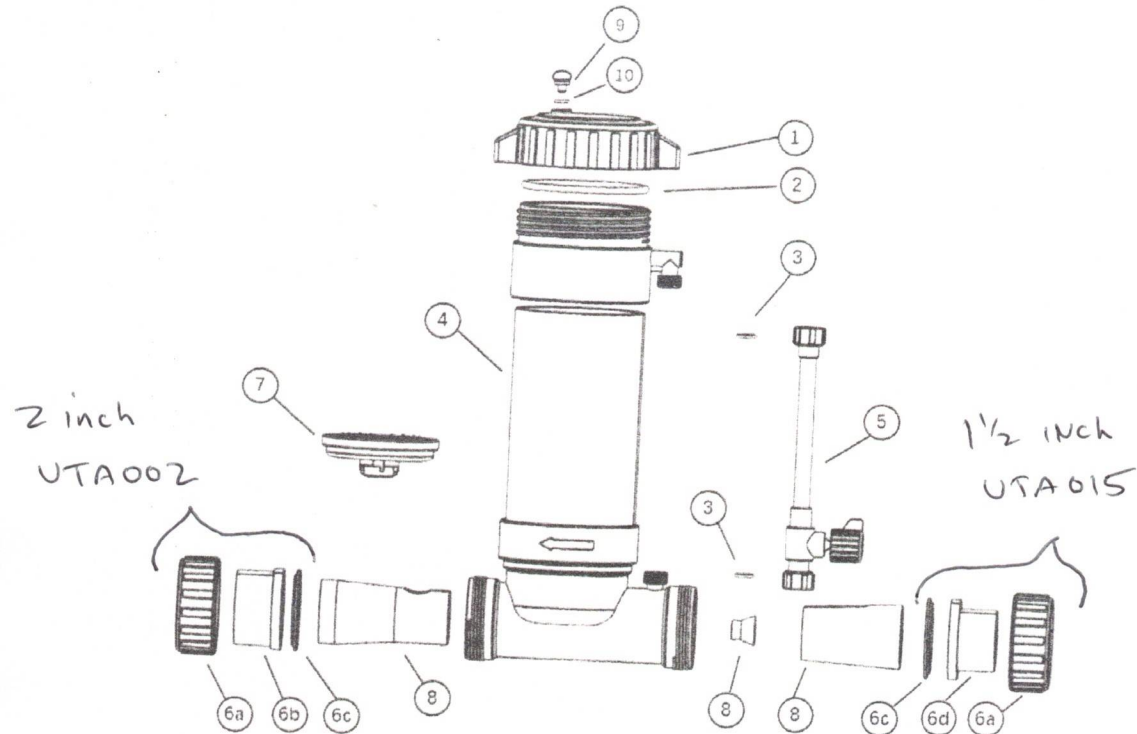

# Clean Pro

Parts List:

CleanPro VARIABLE SPEED  
AUTOMATIC CHLORINATOR

- 1 - Lid CIV01
- 2 - Lid O-ring CIV02
- 3 - Control Valve Gasket (2) Pieces CIV03
- 4 - Body N/A
- 5 - Control Valve and Clear Tube CIV04
- 6a - Union Nut UT001 - N/A
- 6b - 2 in Union Piece UT002 - N/A
- 6c - Union gasket UT003

- 6d - 1 1/2 in Union Piece UT015 - N/A
- 7 - Grate Check Valve CIV05
- 8 - Variable Speed Reducers (3) Pieces CIVSD
- 9 - Air Bleeder Plug CIVPG
- 10 - Air Bleeder Plug O-ring CIVOR

ARG