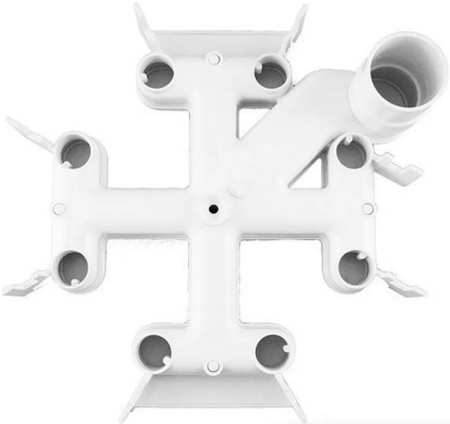

Advanced Recreational Goods, Inc.
Pool Components

Gunite Jets

Hydro Jet 7/16 in orifice
GJ410 17-20 GPM

Double Tee Jet 5/16 in orifice
Socket 12-16 GPM
GJD00

Double Tee Jet 5/16 in orifice
Spigot 12-16 GPM
GJD01

Fittings

Water Stop Adapter
1 1/2 in Socket
White - WSA015WH
Clear - WSA015CL

Water Stop Adapter
2 in Socket
White - WSA002WH
Clear - WSA002CL

2 in Insider Wall Fitting
White - IF002WH
Gray - IF002GR
Black - IF002BK
Dark Gray - IF002DG

Aussie 1 1/2 in Insider Fitting
(Pound In Fitting)

White - IA015WH
Gray - IA015GR
Black - IA015BK
Dark Gray - IA015DG

SpaKing Spa Rotator Massage Fitting
1 1/2 in Male Thread
White - SKI15MWH
Gray - SKI15MGR
Black - SKI15MBK

Replacement Parts

**DE Filter Manifold FNS
FM5902**

**DE Filter Manifold H Style
FMDEX2**

**DE Filter Manifold J Style
FMR0359**

**Hydro Jet Nozzle
1 in GJ411
4 in GJ414**

**Double Tee Jet Nozzle
GJ012**