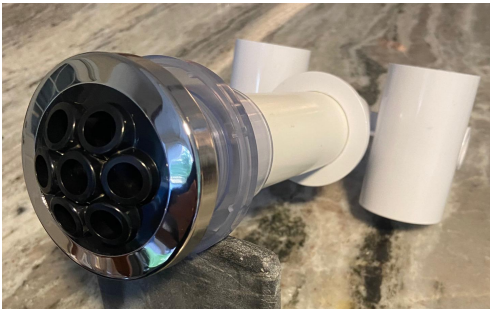

SpaKing Spa Therapy

Massage Inground Spa Jets

White

Black

Gray

For a permanently installed inground spa, we offer the SpaKing Therapy Massage Spa Jets. These jets are designed to give the user a relaxing experience. These jets spin, creating a massage action versus normal pool fittings. They are available in three colors, all with stainless steel trim. They are easily serviced and replaced. With over 40 years experience with spa jets, these are the best we have to offer today.

- **Therapy massage action**
- **Keeps stream spinning, covering more area**
- **Install and enjoy!**

Ask your pool builder for more details.
These are the complete jets your builder will install.

ARG

SpaKing Spa Therapy

Massage Inground Spa Jets

These spa jets are popular with users and pool builders because of their value.

SpaKing Spa Jets are available with different venturi tees and fittings. Please contact ARG for more details.