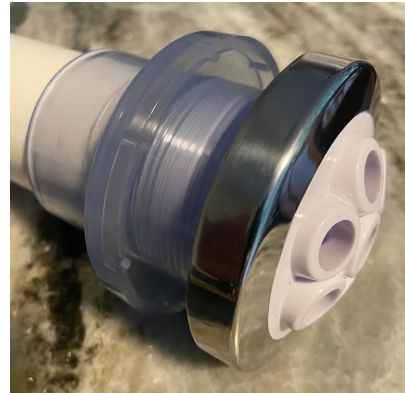

SpaKing Spa Therapy

Massage Inground Spa Jets

White

Black

Gray

For a permanently installed inground spa, we offer the SpaKing Therapy Massage Spa Jets. These jets are designed to give the user a relaxing experience. These jets spin, creating a massage action versus normal pool fittings. They are available in three colors, all with stainless steel trim. They are easily serviced and replaced. With over 40 years experience with spa jets, these are the best we have to offer today.

- **Therapy massage action**
- **Keeps stream spinning, covering more area**
- **Install and enjoy!**

Ask your pool builder for more details.
These are the complete jets your builder will install.

ARG

SpaKing Spa Therapy

Massage Inground Spa Jets

These spa jets are popular with users and pool builders because of their value.

SpaKing Spa Jets are available with different venturi tees and fittings. Please contact ARG for more details.