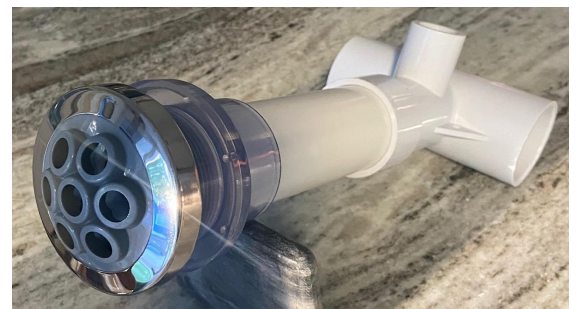

SpaKing Spa Therapy

Massage Inground Spa Jets

White

Black

Gray

For a permanently installed inground spa, we offer the SpaKing Therapy Massage Spa Jets. These jets are designed to give the user a relaxing experience. These jets spin, creating a massage action versus normal pool fittings. They are available in three colors, all with stainless steel trim. They are easily serviced and replaced. With over 40 years experience with spa jets, these are the best we have to offer today.

- **Therapy massage action**
- **Keeps stream spinning, covering more area**
- **Install and enjoy!**

Ask your pool builder for more details.
These are the complete jets your builder will install.

ARG

SpaKing Spa Therapy

Massage Inground Spa Jets

These spa jets are popular with users and pool builders because of their value.

SpaKing Spa Jets are available with different venturi tees and fittings. Please contact ARG for more details.