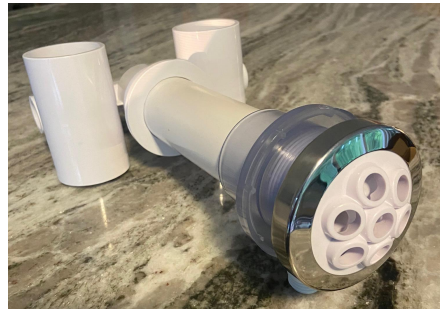

SpaKing Spa Therapy

Massage Inground Spa Jets

White

Black

Gray

For a permanently installed inground spa, we offer the SpaKing Therapy Massage Spa Jets. These jets are designed to give the user a relaxing experience. These jets spin, creating a massage action versus normal pool fittings. They are available in three colors, all with stainless steel trim. They are easily serviced and replaced. With over 40 years experience with spa jets, these are the best we have to offer today.

- **Therapy massage action**
- **Keeps stream spinning, covering more area**
- **Install and enjoy!**

Ask your pool builder for more details.
These are the complete jets your builder will install.

ARG

SpaKing Spa Therapy

Massage Inground Spa Jets

These spa jets are popular with users and pool builders because of their value.

SpaKing Spa Jets are available with different venturi tees and fittings. Please contact ARG for more details.